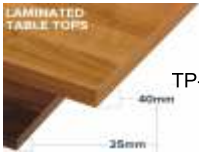

TP10

TP-04

TP-05

TP-03

TP-07

TP-05

TP-09