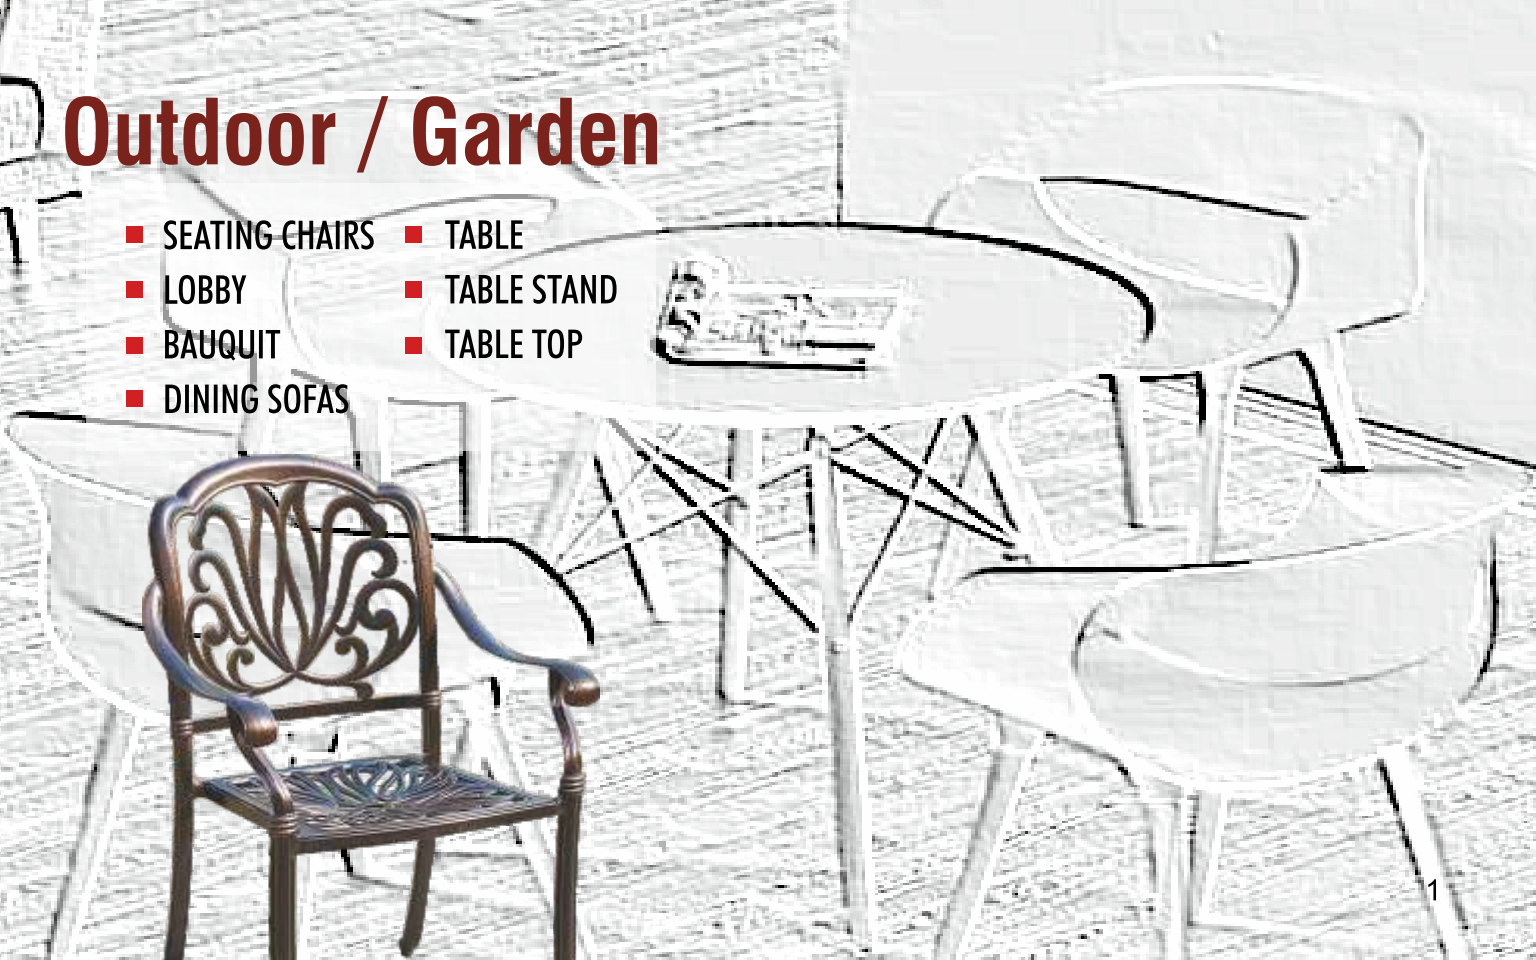

Outdoor / Garden

- SEATING CHAIRS
- LOBBY
- BAUQUIT
- DINING SOFAS
- TABLE
- TABLE STAND
- TABLE TOP

G-03

Standard Colour
G-041

Standard Colour
G-031

G-05

G-01

G-01A

1500X900