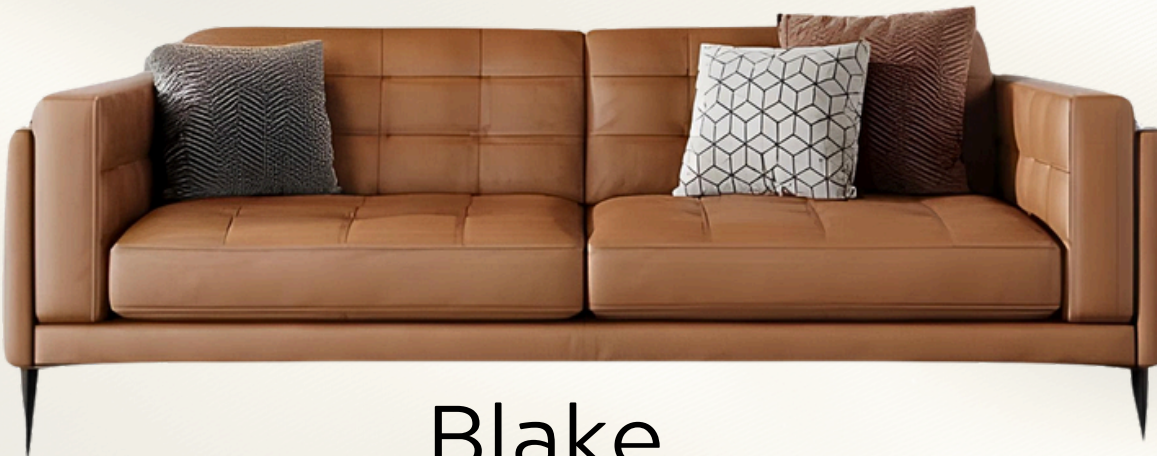

Blake

	SINGLE SEATER	TWO SEATER	THREE SEATER
FABRIC (MTR.)	4.5 Meter	6 Meter	8 Meter
SIZE (INCHES)	36*32	60*32	75*32
PRICE(₹)	40,500/-	57,500/-	73,000/-

Inc. Fabric 500/- Mtr.

Packing and forwarding charges will be extra on the MRP.